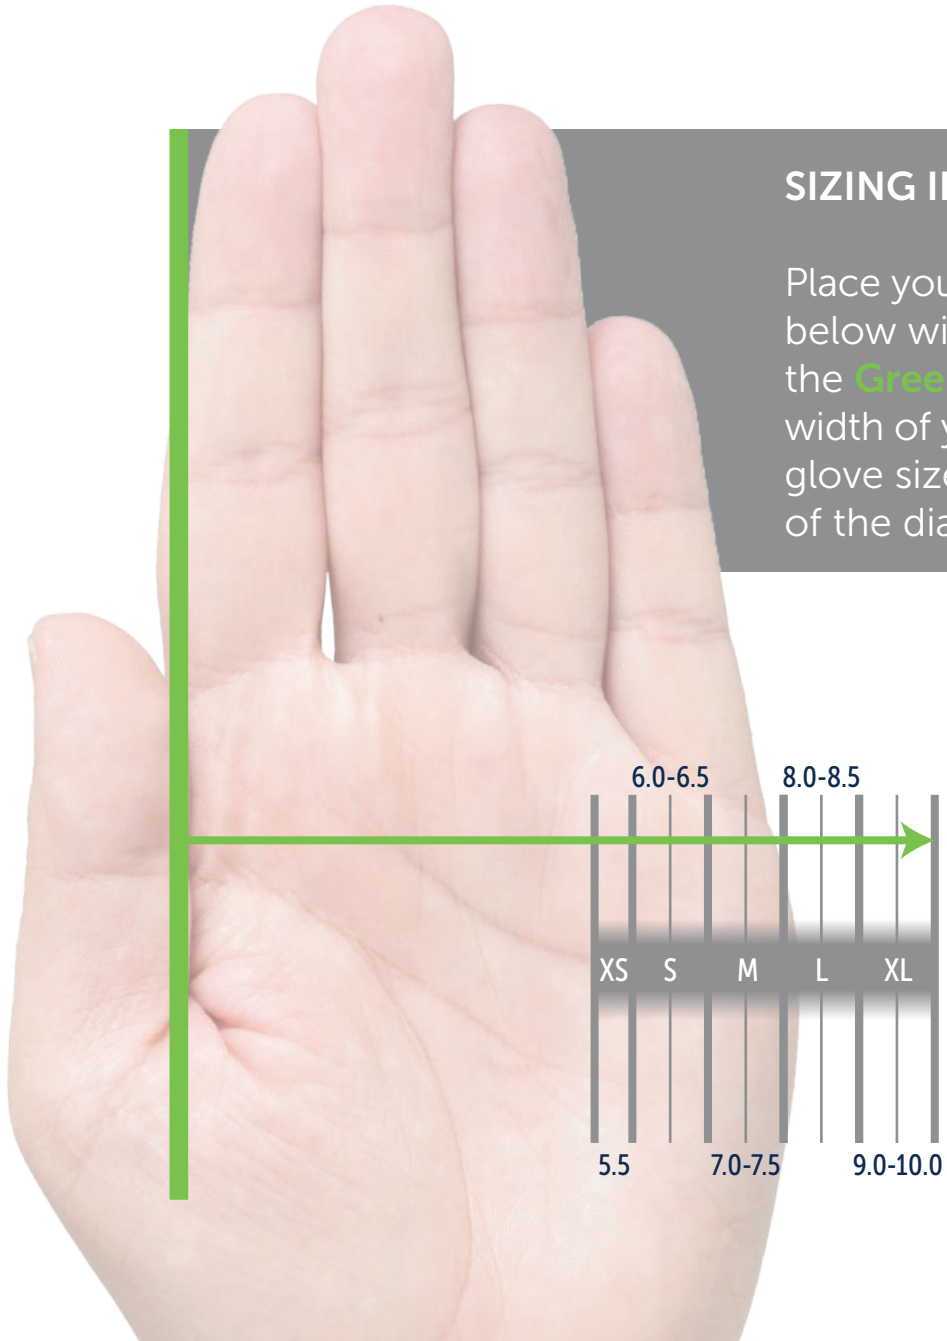

## GLOVE SIZE GUIDE

### SIZING INSTRUCTIONS

Place your right hand on the diagram below with your index finger against the **Green** line. To measure, use the width of your palm to find the correct glove size, as displayed on the right of the diagram.

### Hand Specific

Size	Palm Width
Size 6.0	80 mm / 8 cm
Size 6.5	87 mm / 8.7 cm
Size 7.0	94 mm / 9.4 cm
Size 7.5	98 mm / 9.8 cm
Size 8.0	109 mm / 10.9 cm
Size 8.5	114 mm / 11.4 cm
Size 9.0	120 mm / 12 cm
Size 10.0	128 mm / 12.8 cm

### Ambidextrous

Size	Palm Width
X-Small	70 mm / 7 cm
Small	80 mm / 8 cm
Medium	95 mm / 9.5 cm
Large	110 mm / 11 cm
X-Large	120 mm / 12 cm